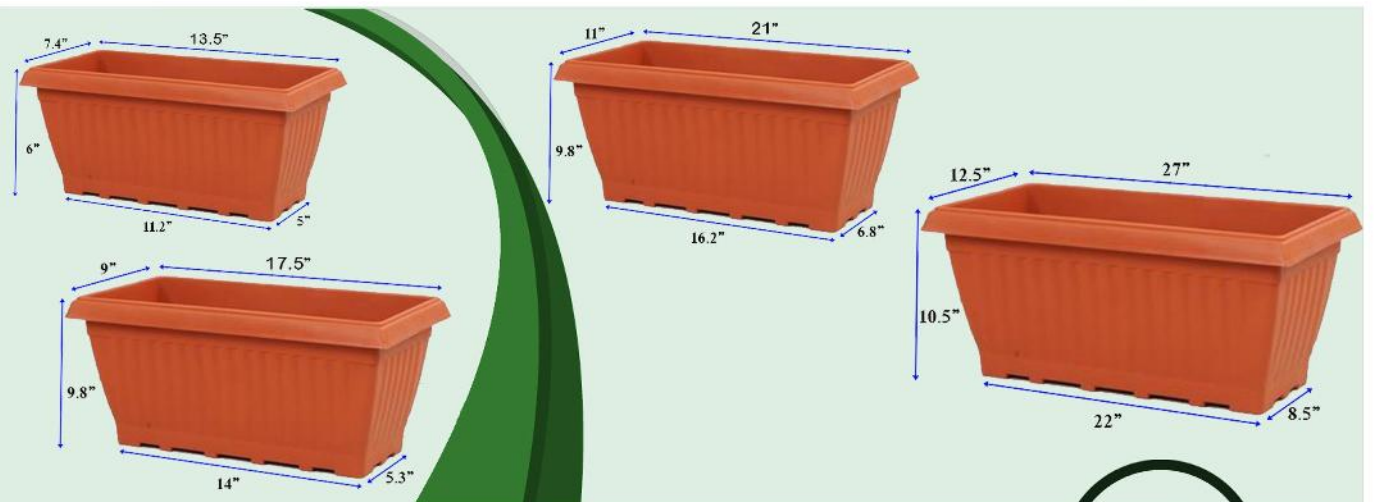

Brown Rectangular Plastic Pot

14",17",21",27"

**SKV Organics, Below Jimmy's Super mart, City Gate Complex,
Kadri Nanthoor Road, Kadri, Mangalore - 575002.
Tel: 7019702437 / 9964582320 / 9686117374**