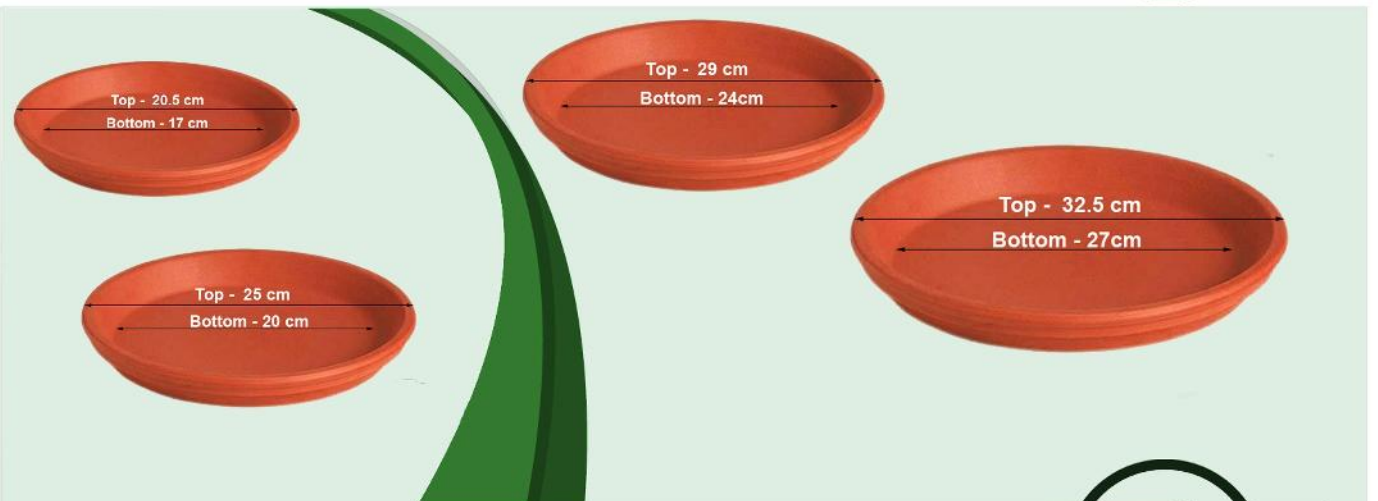

Brown Plastic Plate

10",12",14",16"