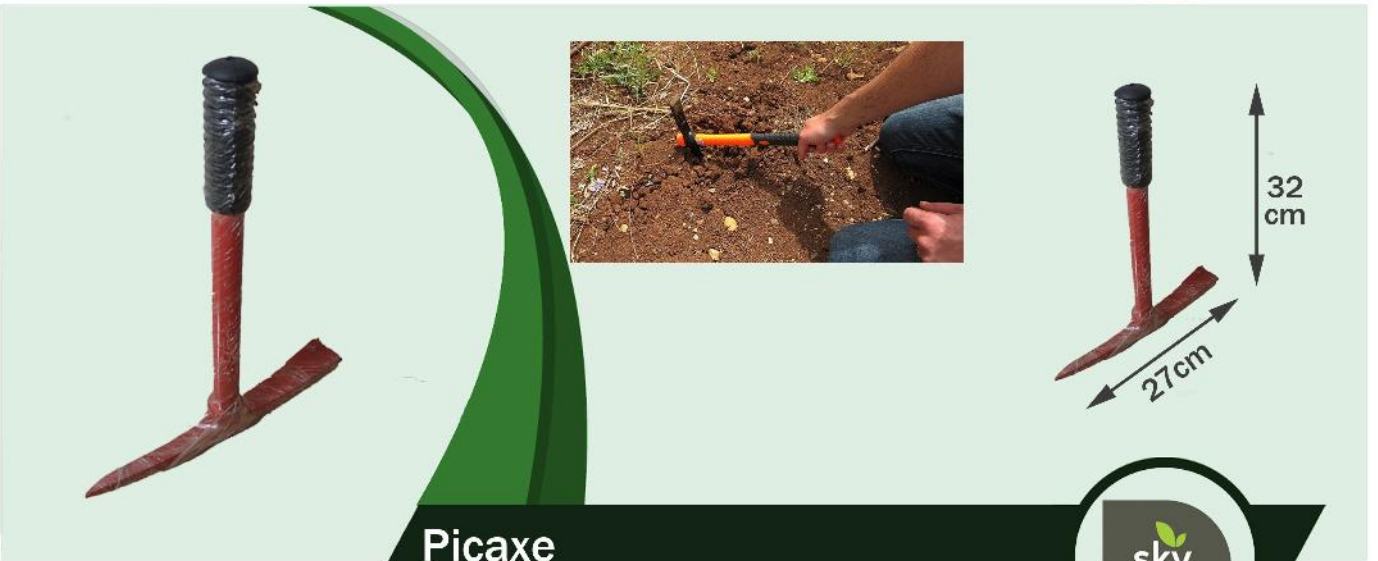

Picaxe

Each