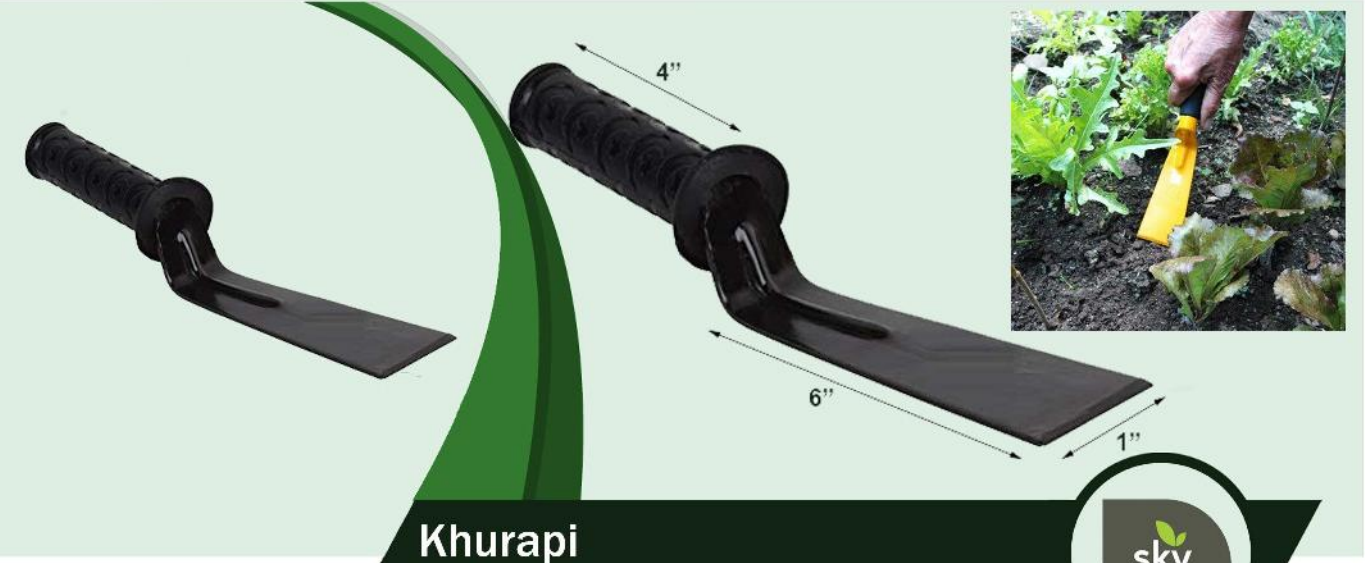

Ideal For Making Precision Cuts To Living Wood, Stainless Steel Blades

- ① Upper Blade: High Carbon Sk-5 Steel With Nonstick Coating
 Lower Blade: Middle Carbon 50C Steel
- ② Slide the switch forward to lock the secateur in position as shown in the figure.
- ③ Spring for smooth action
- ④ Handle: Forged Steel With Anodized Finish And PVC Coating.

Garden Pruner

Multi colour

- Brass anvil
- Hardened steel blades
- Safety Lock
- Cut Stems upto 13 to 15mm

Roll Cut

Each

Khurapi

1", 2"

SKV Organics, Below Jimmy's Super mart, City Gate Complex,
 Kadri Nanthoor Road, Kadri, Mangalore - 575002.
 Tel: 7019702437 / 9964582320 / 9686117374

PVC hedge shear

Blue colour

Gardening Scissor

Each

5 pcs tool set

- Weeder
 - Trowel small
 - Cultivator Pin
 - Trowel Big
 - Hand fork
- 5 PC SET**

**SKV Organics, Below Jimmy's Super mart, City Gate Complex,
Kadri Nanthoor Road, Kadri, Mangalore - 575002.
Tel: 7019702437 / 9964582320 / 9686117374**