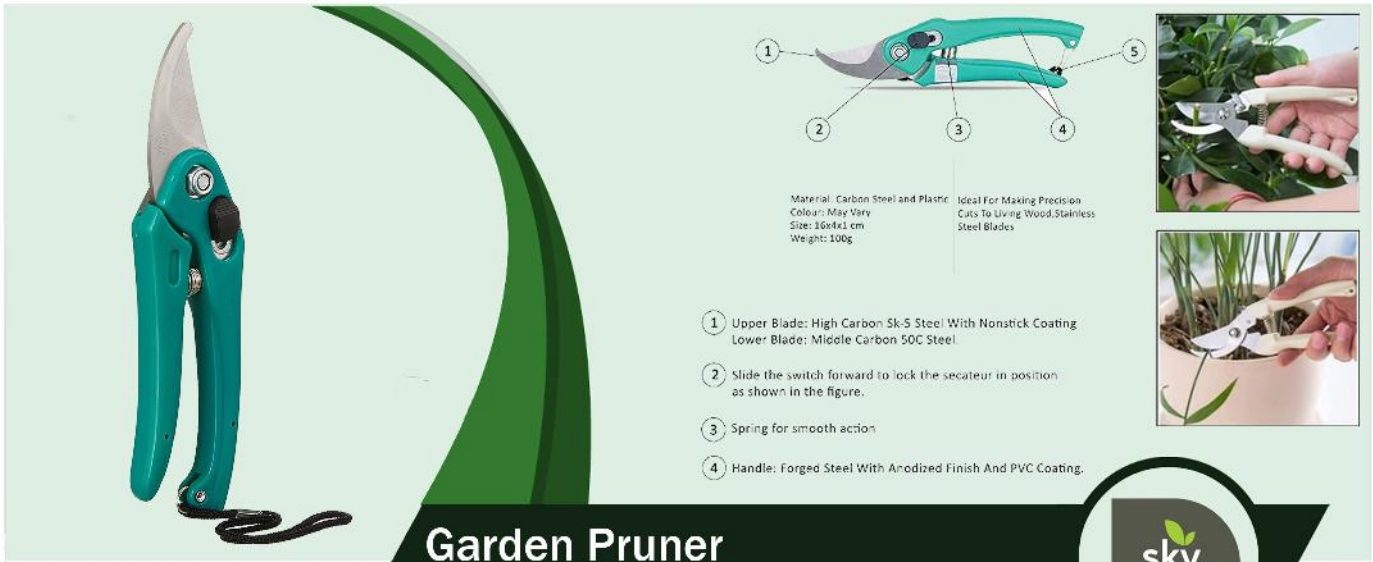

Material: Carbon Steel and Plastic
Colour: May Vary
Size: 16x4x1 cm
Weight: 100g

Ideal For Making Precision Cuts To Living Wood, Stainless Steel Blades

- ① Upper Blade: High Carbon Sk-5 Steel With Nonstick Coating
  Lower Blade: Middle Carbon 50C Steel
- ② Slide the switch forward to lock the secateur in position as shown in the figure.
- ③ Spring for smooth action
- ④ Handle: Forged Steel With Anodized Finish And PVC Coating.